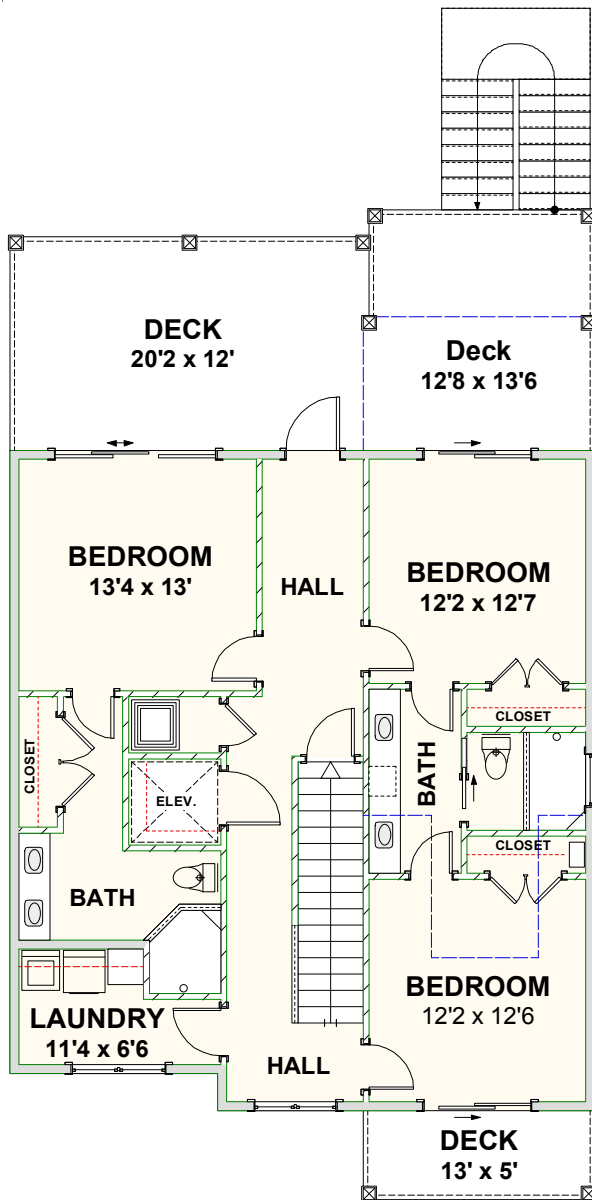

CAROLINA BLUEWATER CONSTRUCTION

BUILDING TOMORROW WITH AFFORDABLE QUALITY HOMES

910-575-7100

6934-9 BEACH DR SW, OCEAN ISLE BEACH, NC 28469

BEACH HOME 224

2,351 SQ FT | 4 BEDROOMS | 3 BATHS—1 HALF | 869 SQ FT DECKS

WWW.CAROLINABLUEWATERCONSTRUCTION.COM

BEACH HOME 224

2,351 SQ FT | 4 BEDROOMS | 3 BATHS—1 HALF | 869 SQ FT DECKS

32'10" x 55'7"

1ST FLOOR - FLOOR PLAN

2ND FLOOR - FLOOR PLAN

CAROLINA
BLUEWATER
CONSTRUCTION

910-575-7100