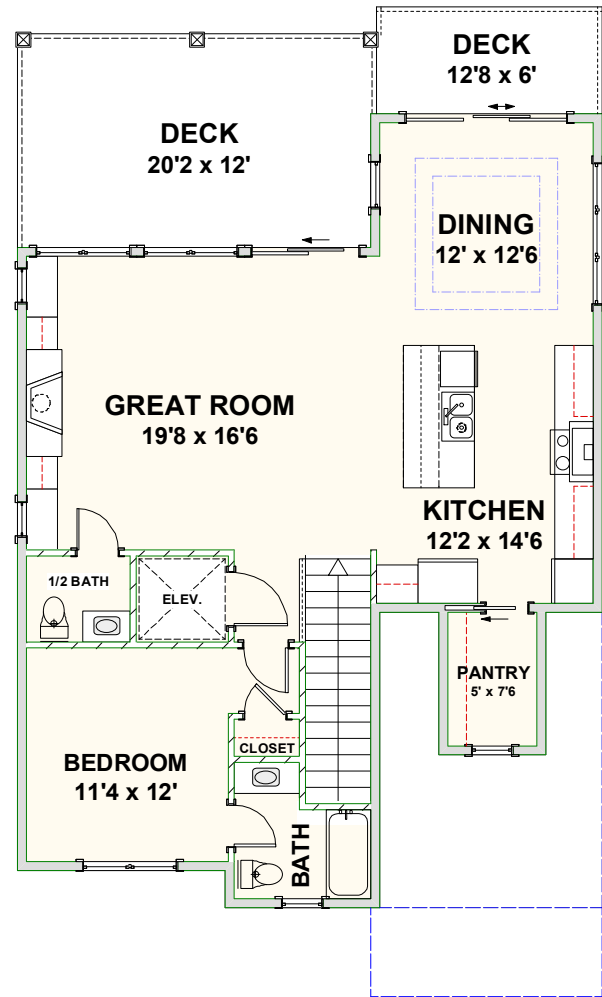

CAROLINA BLUEWATER CONSTRUCTION

BUILDING TOMORROW WITH AFFORDABLE QUALITY HOMES

910-575-7100

6934-9 BEACH DR SW, OCEAN ISLE BEACH, NC 28469

BEACH HOME 224

2,351 SQ FT | 4 BEDROOMS | 3 BATHS—1 HALF | 869 SQ FT DECKS

WWW.CAROLINABLUEWATERCONSTRUCTION.COM

BEACH HOME 224

2,351 SQ FT | 4 BEDROOMS | 3 BATHS—1 HALF | 869 SQ FT DECKS

32'10" x 55'7"

1ST FLOOR - FLOOR PLAN

2ND FLOOR - FLOOR PLAN

CAROLINA
BLUEWATER
CONSTRUCTION

910-575-7100